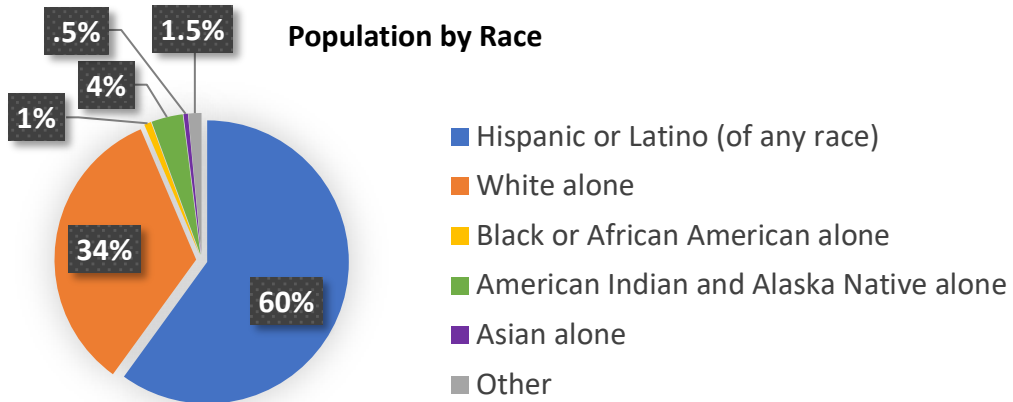

COMMUNITY DEMOGRAPHICS

Valencia County, New Mexico

Year	1980	1990	2000	2010	2017	Percent Change 1980 - 2017
Under 18	36.2	30.8	30.1	26.4	24.4	-11.8

**Population Age Distribution
by Percent**

Population by Race