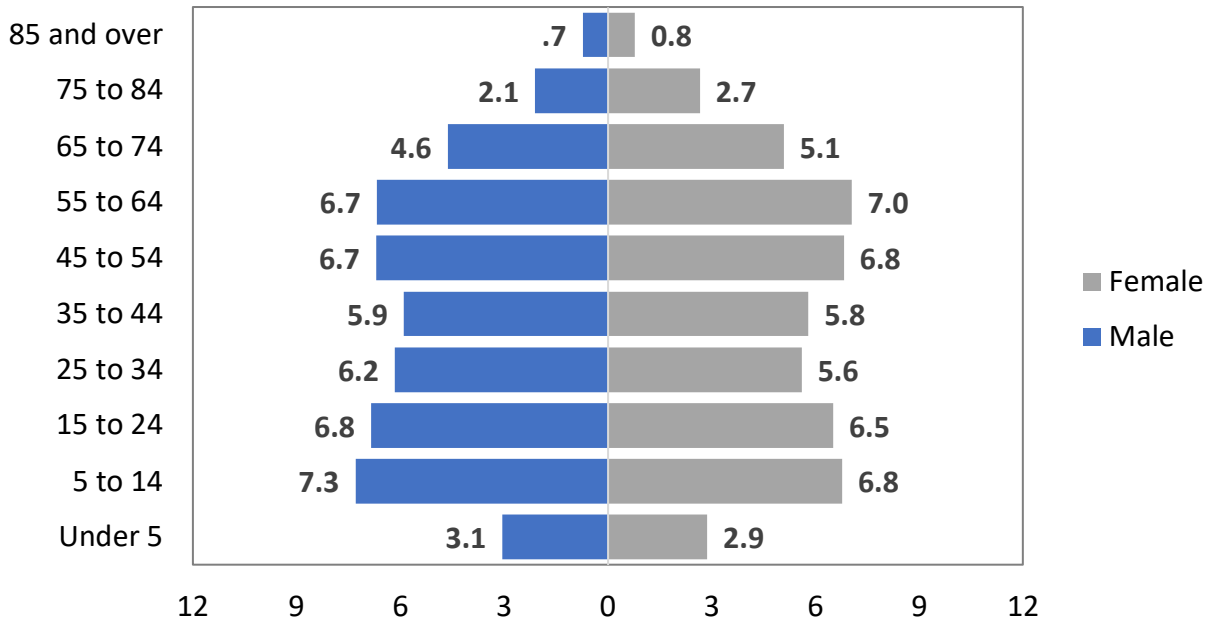

COMMUNITY DEMOGRAPHICS

Valencia County, New Mexico

Year	1980	1990	2000	2010	2017	Percent Change 1980 - 2017
Under 18	36.2	30.8	30.1	26.4	24.4	-11.8

**Population Age Distribution
by Percent**

Population by Race

Population by Household Size

Population by Household Type