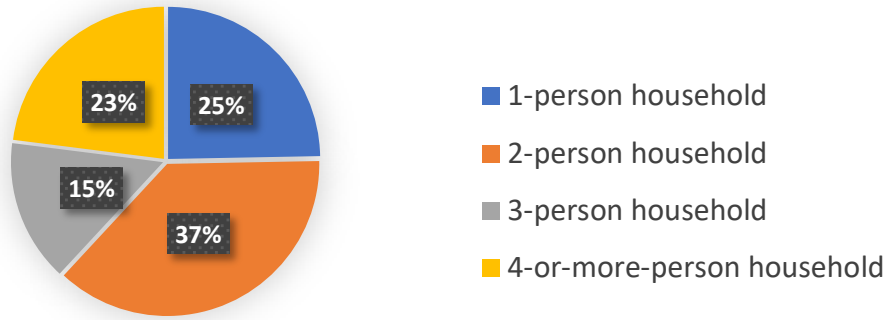

COMMUNITY DEMOGRAPHICS

Valencia County, New Mexico

Year	1980	1990	2000	2010	2017	Percent Change 1980 - 2017
Under 18	36.2	30.8	30.1	26.4	24.4	-11.8

**Population Age Distribution
by Percent**

Population by Race

Population by Household Size

Population by Household Type