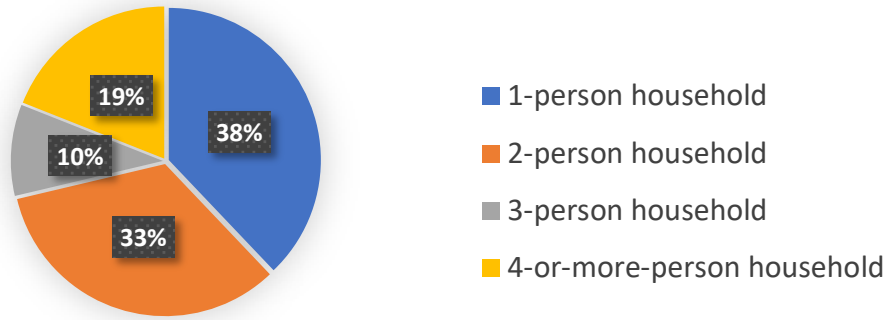

## COMMUNITY DEMOGRAPHICS

Union County, New Mexico

Year	1980	1990	2000	2010	2017	Percent Change 1980 - 2017
<b>Under 18</b>	30.2	18.2	27.3	20.4	20.4	-9.8

**Population Age Distribution  
by Percent**

**Population by Race**

### Population by Household Size