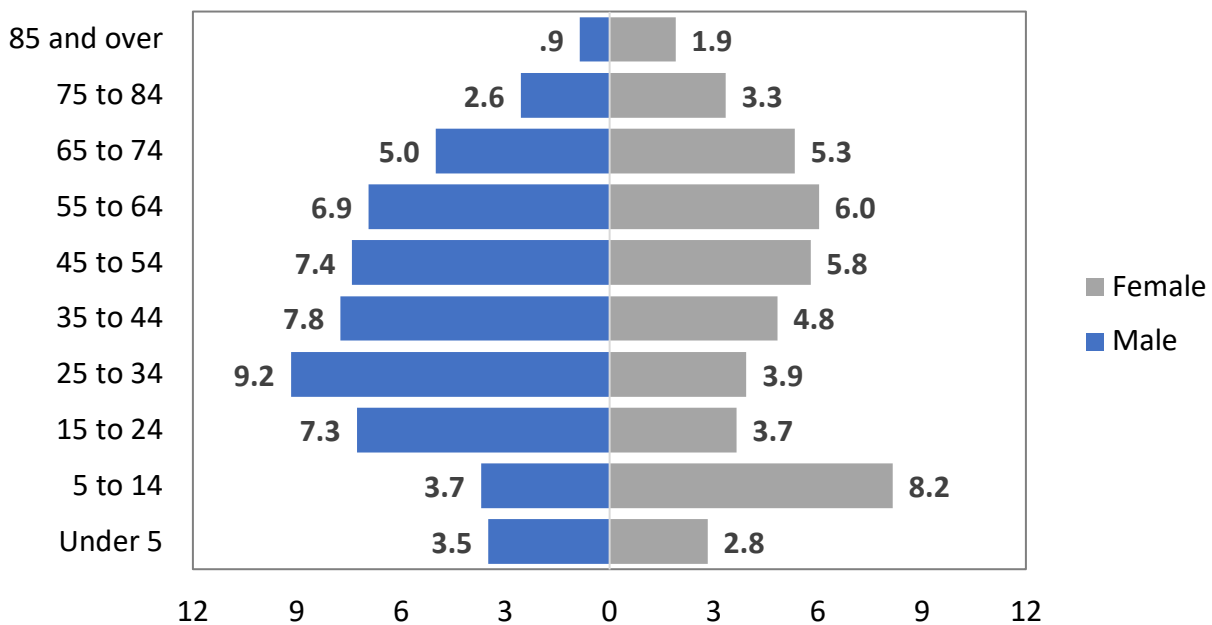

## COMMUNITY DEMOGRAPHICS

Union County, New Mexico

Year	1980	1990	2000	2010	2017	Percent Change 1980 - 2017
<b>Under 18</b>	30.2	18.2	27.3	20.4	20.4	-9.8

**Population Age Distribution  
by Percent**

**Population by Race**

### Population by Household Size

### Population by Household Type