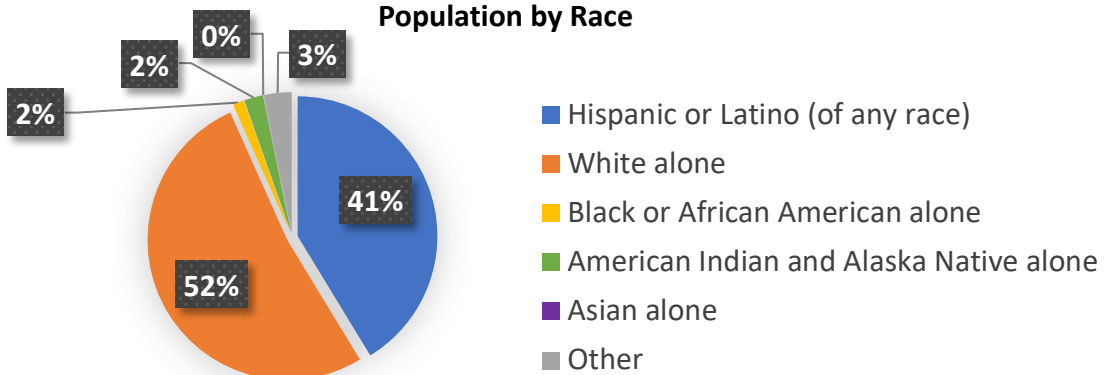

## COMMUNITY DEMOGRAPHICS

Union County, New Mexico

Year	1980	1990	2000	2010	2017	Percent Change 1980 - 2017
<b>Under 18</b>	30.2	18.2	27.3	20.4	20.4	-9.8

**Population Age Distribution  
by Percent**

**Population by Race**

### Population by Household Size