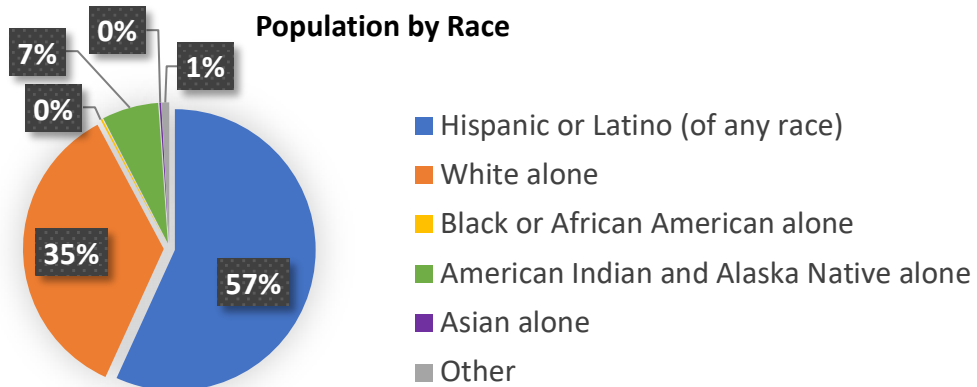

COMMUNITY DEMOGRAPHICS

Taos County, New Mexico

Year	1980	1990	2000	2010	2017	Percent Change 1980 - 2017
Under 18	34.3	29.1	24.5	20.1	18.8	-15.5

**Population Age Distribution
by Percent**

Population by Race