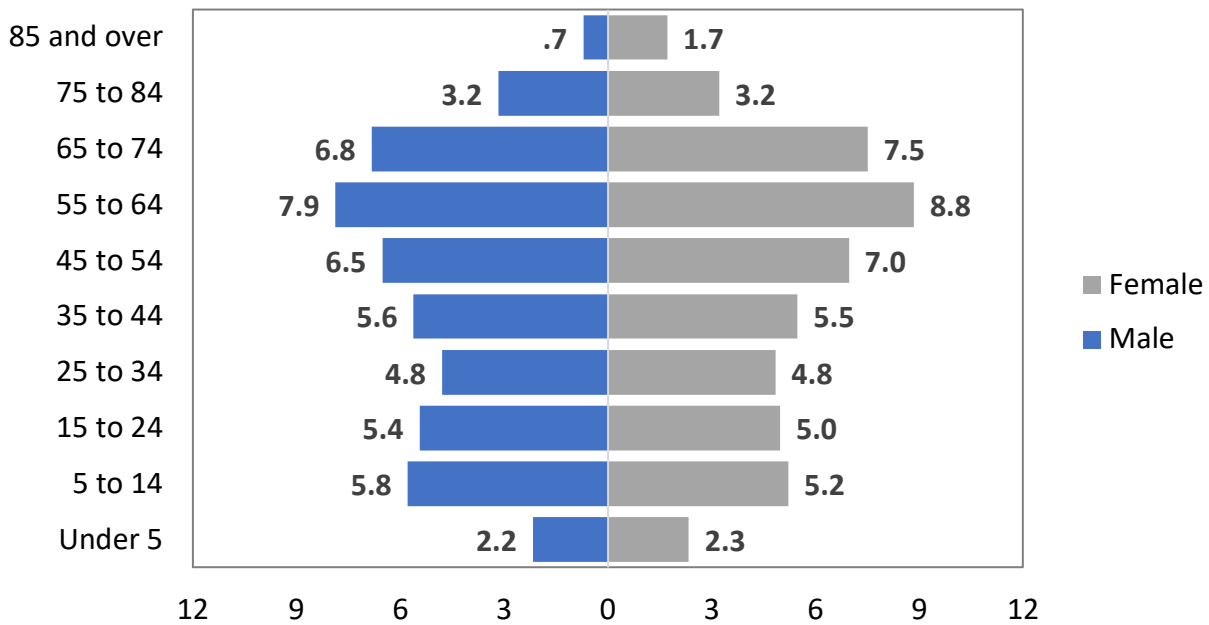

COMMUNITY DEMOGRAPHICS

Taos County, New Mexico

Year	1980	1990	2000	2010	2017	Percent Change 1980 - 2017
Under 18	34.3	29.1	24.5	20.1	18.8	-15.5

**Population Age Distribution
by Percent**

Population by Race

Population by Household Size

Population by Household Type