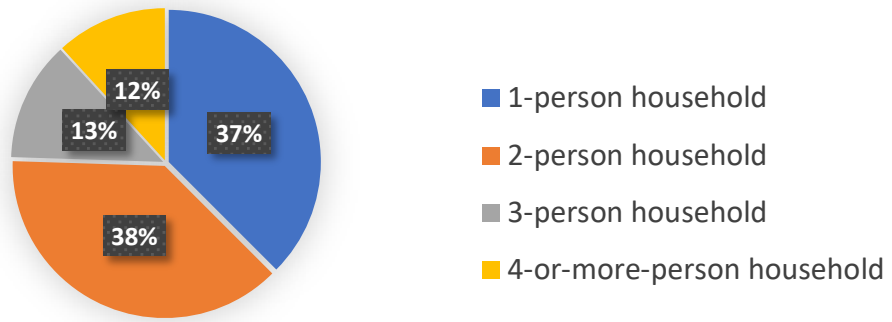

COMMUNITY DEMOGRAPHICS

Taos County, New Mexico

Year	1980	1990	2000	2010	2017	Percent Change 1980 - 2017
Under 18	34.3	29.1	24.5	20.1	18.8	-15.5

**Population Age Distribution
by Percent**

Population by Race

Population by Household Size

Population by Household Type