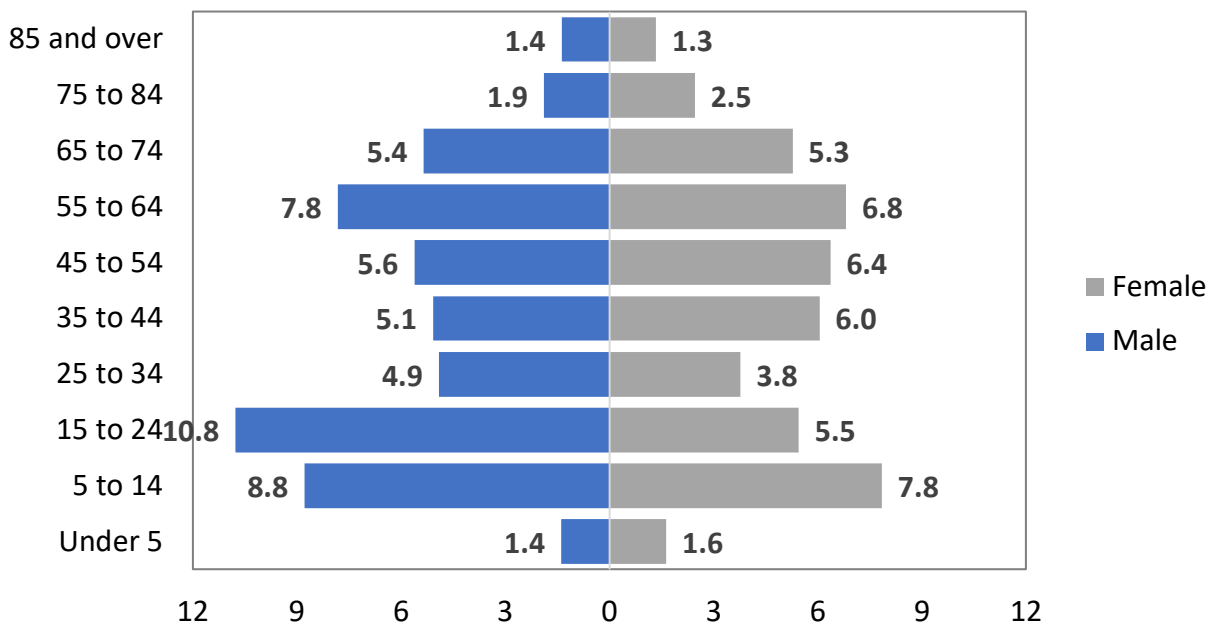

COMMUNITY DEMOGRAPHICS

Socorro County, New Mexico

Year	1980	1990	2000	2010	2017	Percent Change 1980 - 2017
Under 18	33.5	30.0	28.4	23.9	23.7	-9.8

**Population Age Distribution
by Percent**

Population by Race

Population by Household Size

Population by Household Type