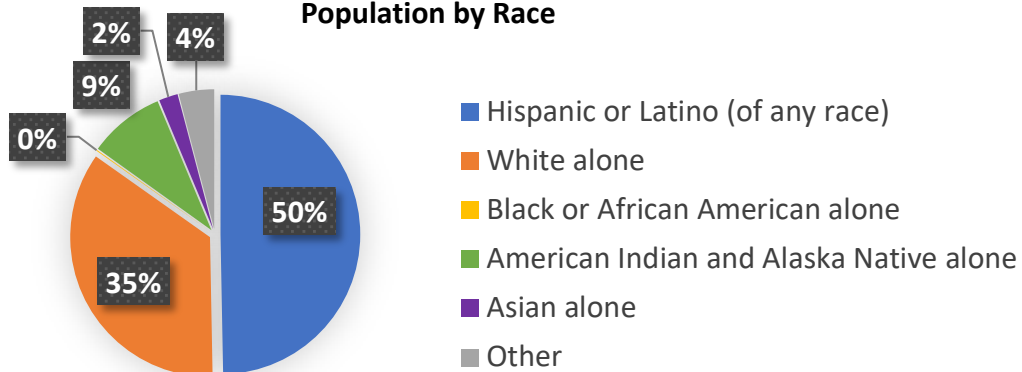

COMMUNITY DEMOGRAPHICS

Socorro County, New Mexico

Year	1980	1990	2000	2010	2017	Percent Change 1980 - 2017
Under 18	33.5	30.0	28.4	23.9	23.7	-9.8

**Population Age Distribution
by Percent**

Population by Race