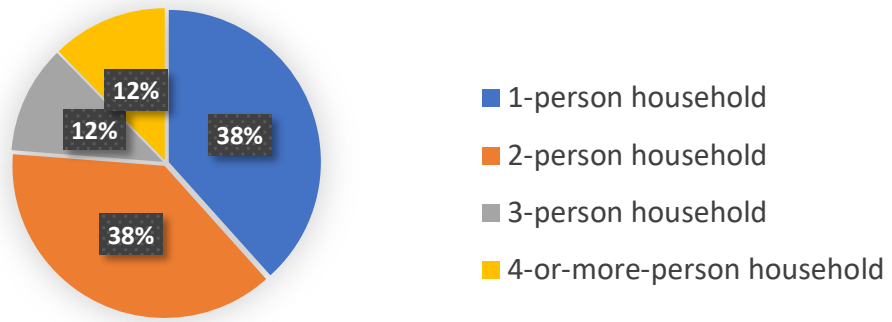

COMMUNITY DEMOGRAPHICS

Socorro County, New Mexico

Year	1980	1990	2000	2010	2017	Percent Change 1980 - 2017
Under 18	33.5	30.0	28.4	23.9	23.7	-9.8

**Population Age Distribution
by Percent**

Population by Race

Population by Household Size

Population by Household Type