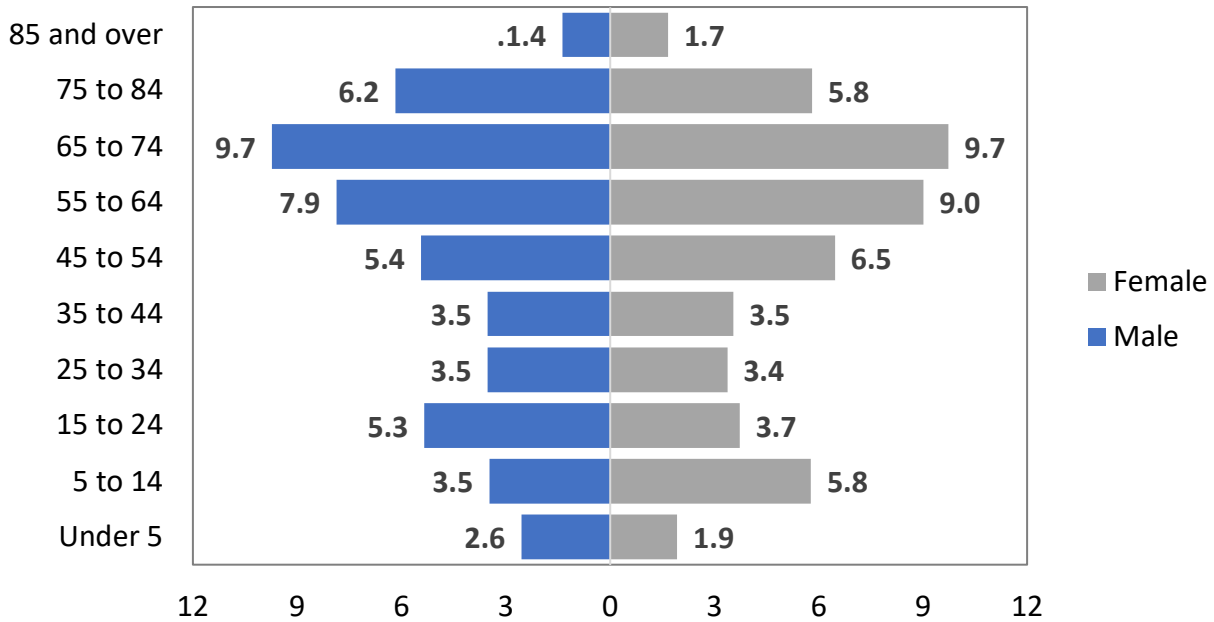

COMMUNITY DEMOGRAPHICS

Sierra County, New Mexico

Year	1980	1990	2000	2010	2017	Percent Change 1980 - 2017
Under 18	22.1	19.7	20.0	16.1	16.2	-5.9

**Population Age Distribution
by Percent**

Population by Race

Population by Household Size

Population by Household Type