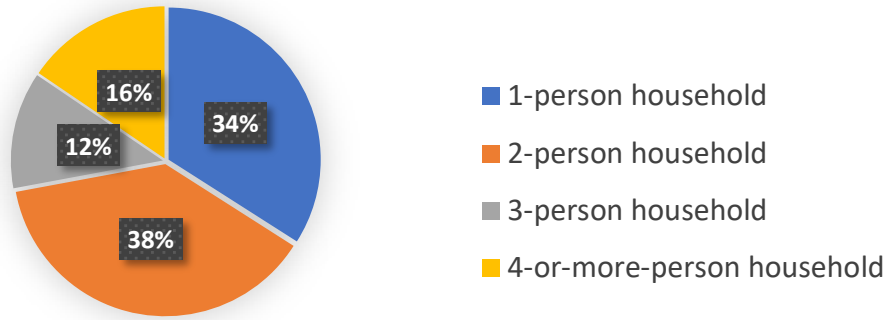

COMMUNITY DEMOGRAPHICS

Sierra County, New Mexico

Year	1980	1990	2000	2010	2017	Percent Change 1980 - 2017
Under 18	22.1	19.7	20.0	16.1	16.2	-5.9

**Population Age Distribution
by Percent**

Population by Race

Population by Household Size

Population by Household Type