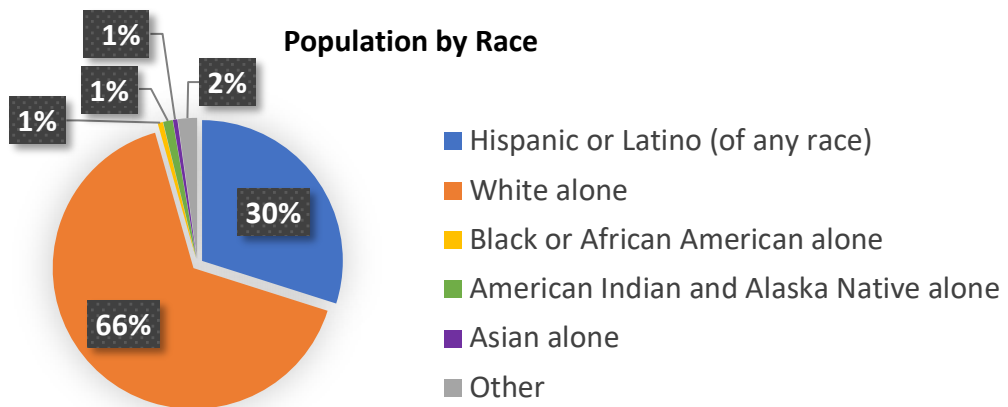

COMMUNITY DEMOGRAPHICS

Sierra County, New Mexico

Year	1980	1990	2000	2010	2017	Percent Change 1980 - 2017
Under 18	22.1	19.7	20.0	16.1	16.2	-5.9

**Population Age Distribution
by Percent**

Population by Race