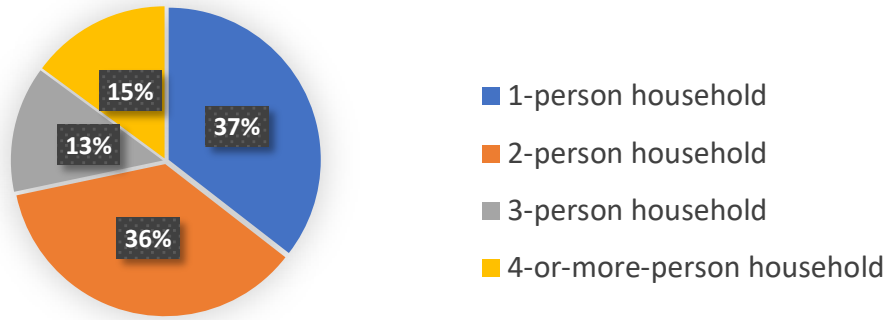

COMMUNITY DEMOGRAPHICS

Rio Arriba County, New Mexico

Year	1980	1990	2000	2010	2017	Percent Change 1980 - 2017
Under 18	36.5	32.4	28.6	24.6	23.9	-12.6

**Population Age Distribution
by Percent**

Population by Race

Population by Household Size

Population by Household Type