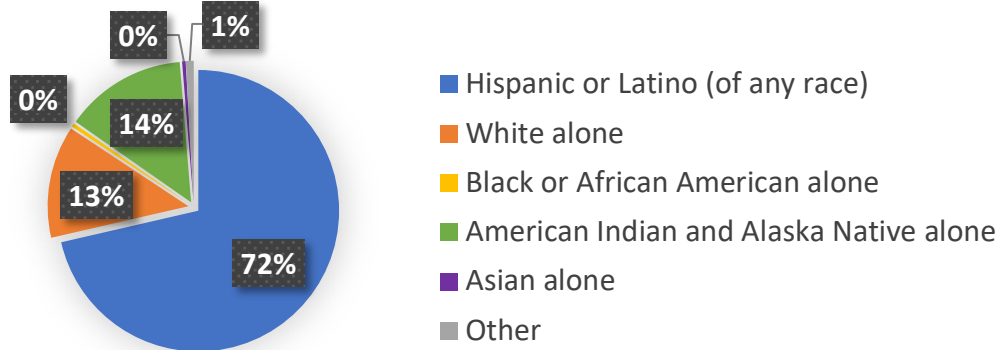

COMMUNITY DEMOGRAPHICS

Rio Arriba County, New Mexico

Year	1980	1990	2000	2010	2017	Percent Change 1980 - 2017
Under 18	36.5	32.4	28.6	24.6	23.9	-12.6

**Population Age Distribution
by Percent**

Population by Race