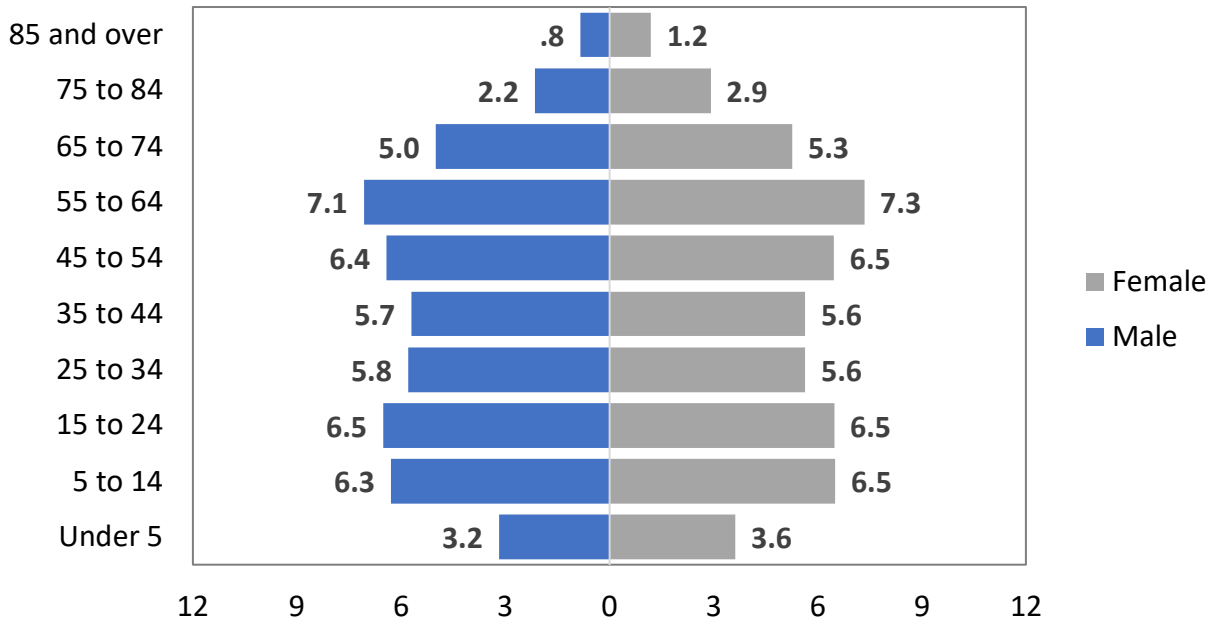

COMMUNITY DEMOGRAPHICS

Rio Arriba County, New Mexico

Year	1980	1990	2000	2010	2017	Percent Change 1980 - 2017
Under 18	36.5	32.4	28.6	24.6	23.9	-12.6

**Population Age Distribution
by Percent**

Population by Race

Population by Household Size

Population by Household Type