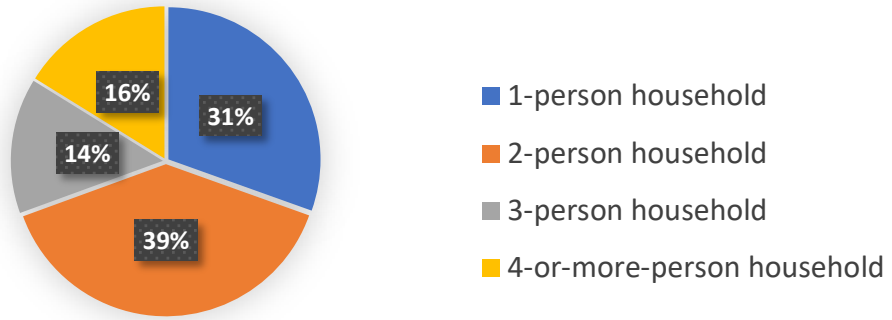

COMMUNITY DEMOGRAPHICS

Los Alamos County, New Mexico

Year	1980	1990	2000	2010	2017	Percent Change 1980 - 2017
Under 18	31.7	26.0	25.8	24.2	23.1	-8.6

**Population Age Distribution
by Percent**

Population by Race

Population by Household Size

Population by Household Type