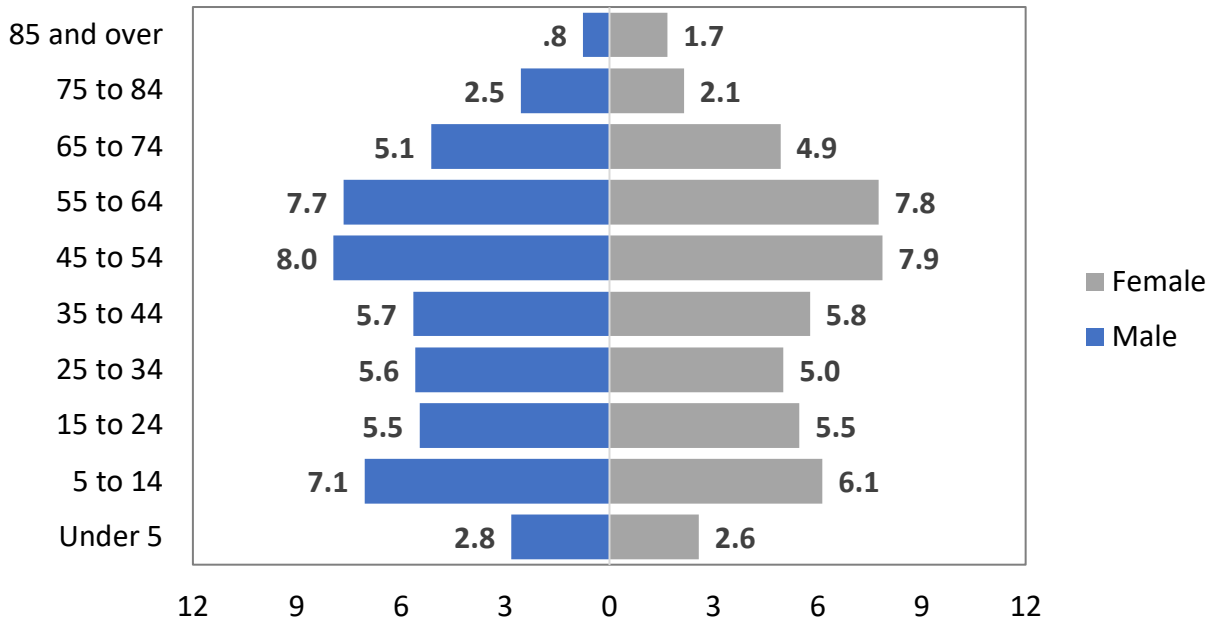

COMMUNITY DEMOGRAPHICS

Los Alamos County, New Mexico

Year	1980	1990	2000	2010	2017	Percent Change 1980 - 2017
Under 18	31.7	26.0	25.8	24.2	23.1	-8.6

**Population Age Distribution
by Percent**

Population by Race

Population by Household Size

Population by Household Type