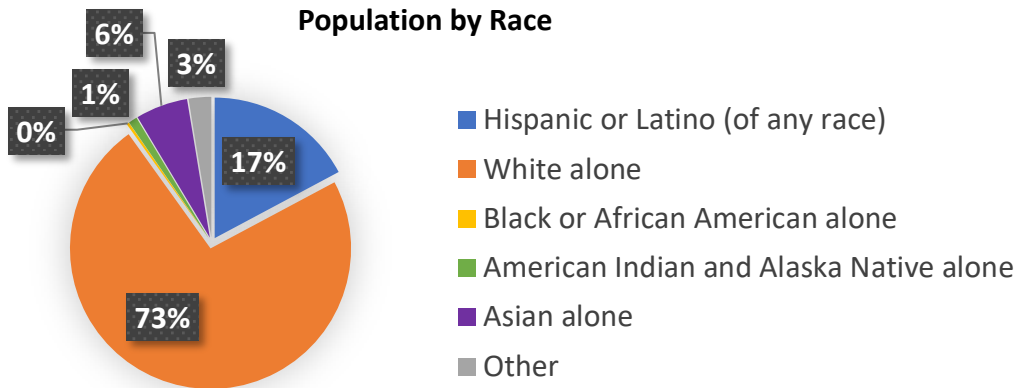

COMMUNITY DEMOGRAPHICS

Los Alamos County, New Mexico

Year	1980	1990	2000	2010	2017	Percent Change 1980 - 2017
Under 18	31.7	26.0	25.8	24.2	23.1	-8.6

**Population Age Distribution
by Percent**

Population by Race