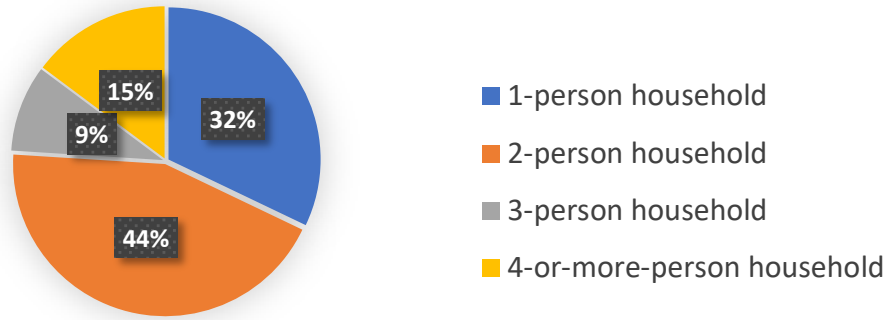

COMMUNITY DEMOGRAPHICS

Lincoln County, New Mexico

Year	1980	1990	2000	2010	2017	Percent Change 1980 - 2017
Under 18	28.5	25.4	22.7	19.0	18.5	-10.0

**Population Age Distribution
by Percent**

Population by Household Size

Population by Household Type