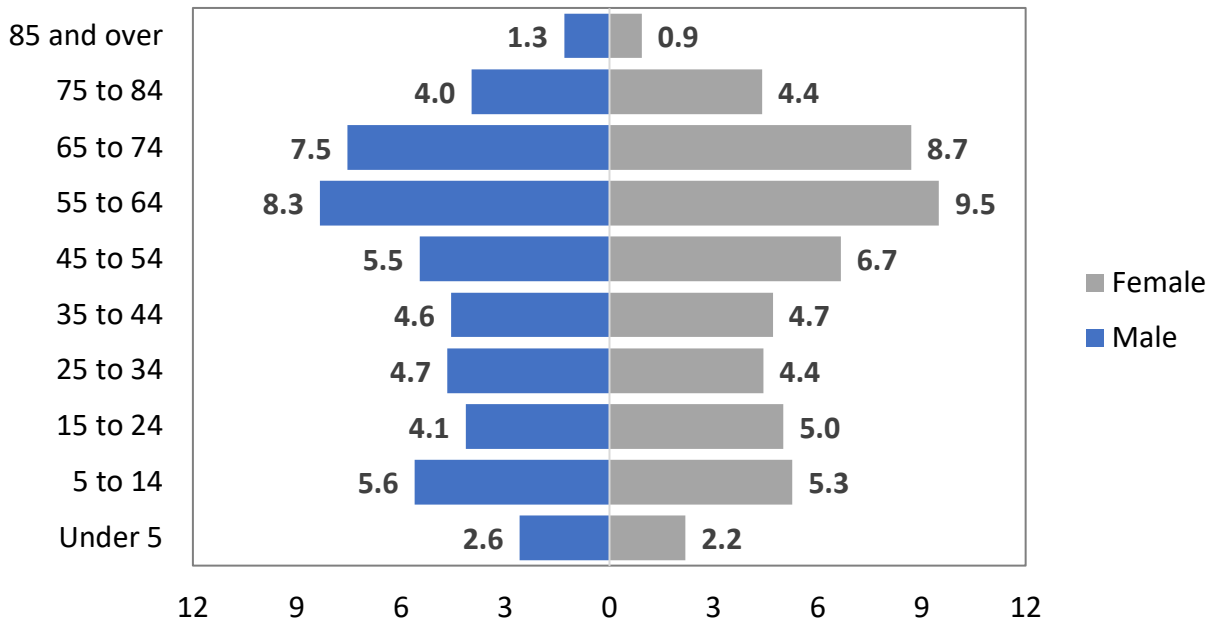

COMMUNITY DEMOGRAPHICS

Lincoln County, New Mexico

Year	1980	1990	2000	2010	2017	Percent Change 1980 - 2017
Under 18	28.5	25.4	22.7	19.0	18.5	-10.0

**Population Age Distribution
by Percent**

Population by Household Size

Population by Household Type