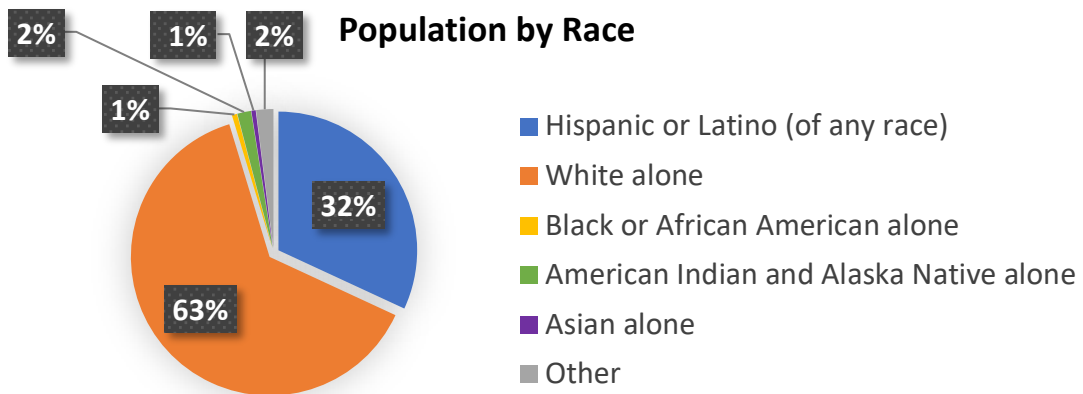

COMMUNITY DEMOGRAPHICS

Lincoln County, New Mexico

Year	1980	1990	2000	2010	2017	Percent Change 1980 - 2017
Under 18	28.5	25.4	22.7	19.0	18.5	-10.0

**Population Age Distribution
by Percent**

Population by Household Size