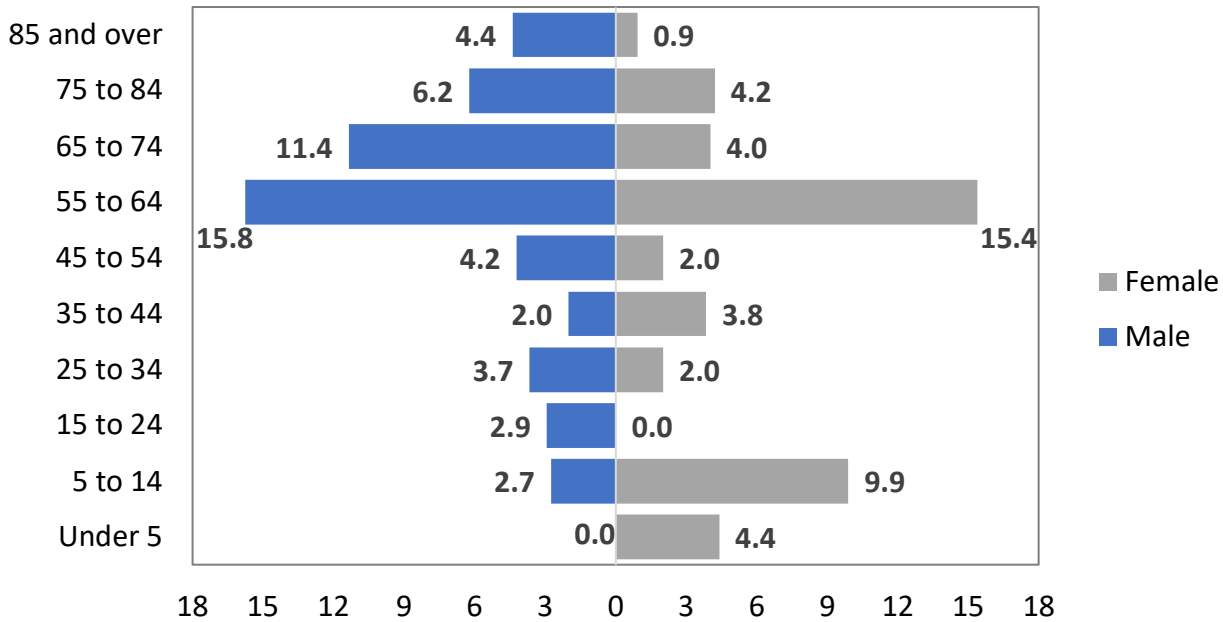

COMMUNITY DEMOGRAPHICS

Harding County, New Mexico

Year	1980	1990	2000	2010	2017	Percent Change 1980 - 2017
Under 18	26.6	28.2	20.2	13.2	13.4	-13.2

**Population Age Distribution
by Percent**

Population by Household Size

Population by Household Type