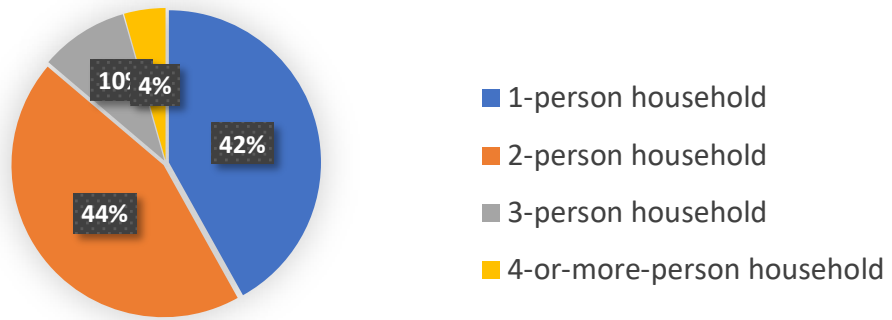

COMMUNITY DEMOGRAPHICS

Harding County, New Mexico

Year	1980	1990	2000	2010	2017	Percent Change 1980 - 2017
Under 18	26.6	28.2	20.2	13.2	13.4	-13.2

**Population Age Distribution
by Percent**

Population by Household Size

Population by Household Type