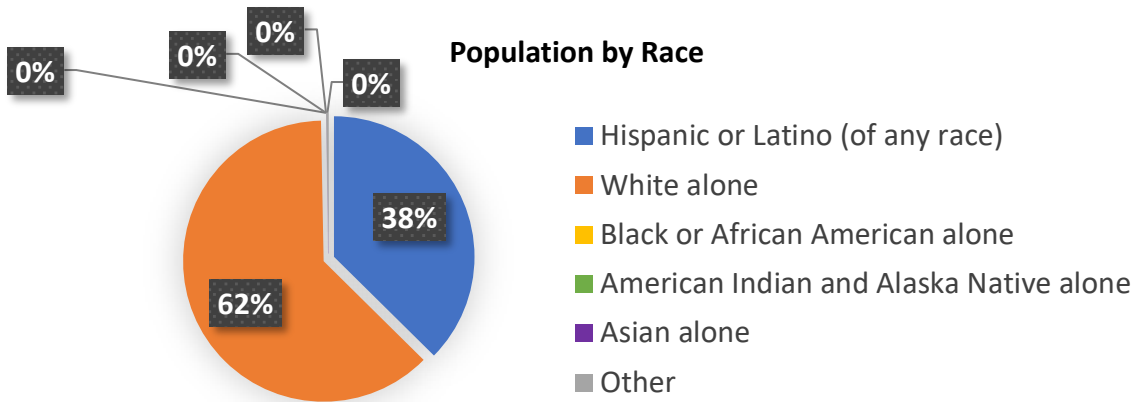

COMMUNITY DEMOGRAPHICS

Harding County, New Mexico

Year	1980	1990	2000	2010	2017	Percent Change 1980 - 2017
Under 18	26.6	28.2	20.2	13.2	13.4	-13.2

**Population Age Distribution
by Percent**

Population by Household Size

Population by Household Type