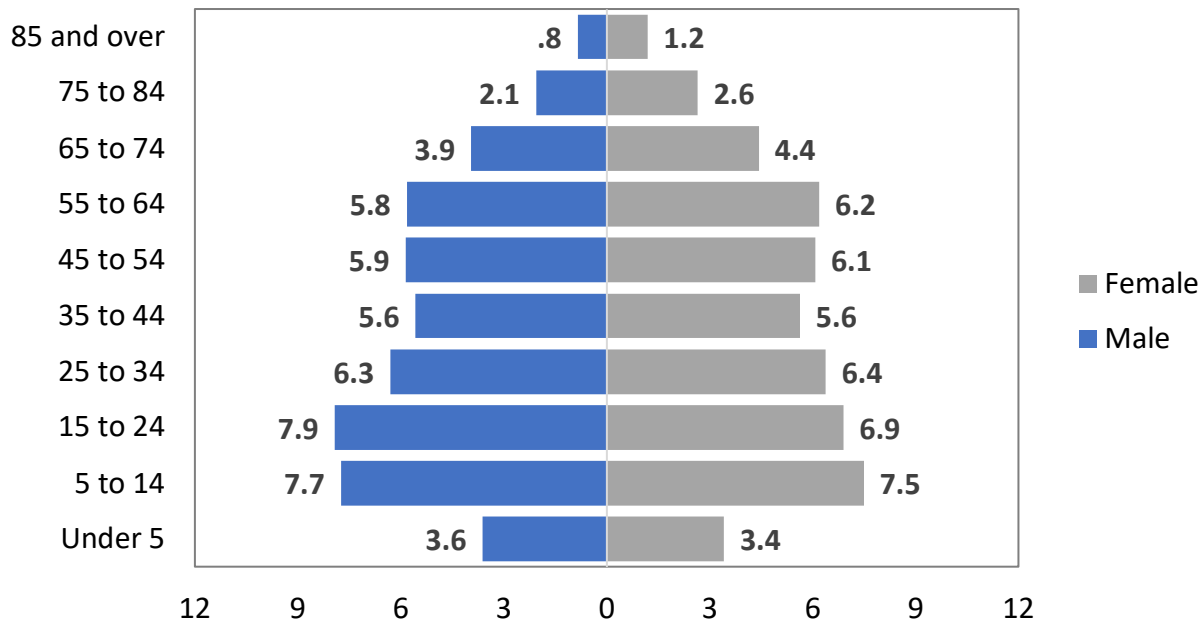

COMMUNITY DEMOGRAPHICS

Chaves County, New Mexico

Year	1980	1990	2000	2010	2017	Percent Change 1980 - 2017
Total Population	51,103	57,849	61,382	65,645	64,866	+26.9
Under 18	30.2	30.6	29.1	28.0	27.0	-3
Over 65	14.1	14.5	14.7	14.2	15.1	+1

**Population Age Distribution
by percent**

Population by Race

Population by Household Size

Population by Household Type