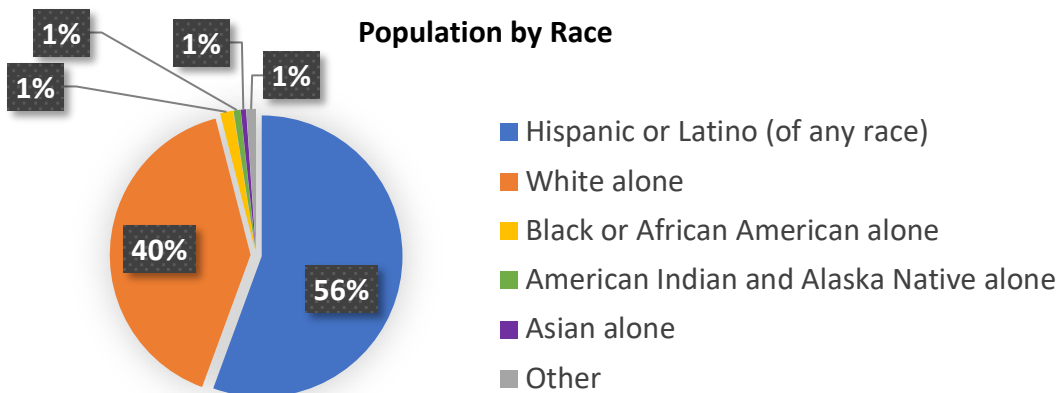

COMMUNITY DEMOGRAPHICS

Chaves County, New Mexico

Year	1980	1990	2000	2010	2017	Percent Change 1980 - 2017
Total Population	51,103	57,849	61,382	65,645	64,866	+26.9
Under 18	30.2	30.6	29.1	28.0	27.0	-3
Over 65	14.1	14.5	14.7	14.2	15.1	+1

**Population Age Distribution
by percent**

Population by Race

Population by Household Size

Population by Household Type