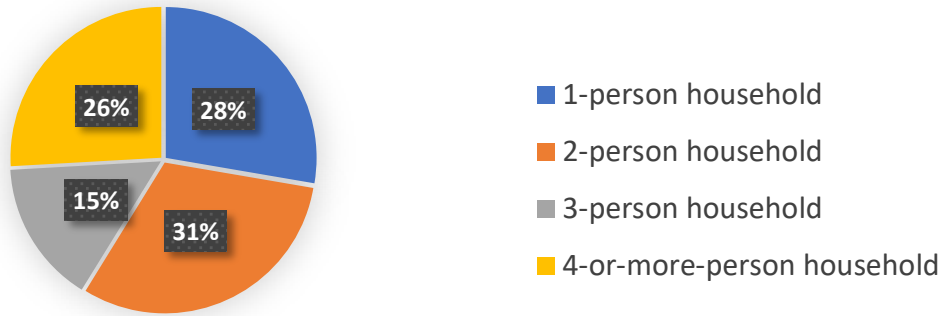

COMMUNITY DEMOGRAPHICS

Chaves County, New Mexico

Year	1980	1990	2000	2010	2017	Percent Change 1980 - 2017
Total Population	51,103	57,849	61,382	65,645	64,866	+26.9
Under 18	30.2	30.6	29.1	28.0	27.0	-3
Over 65	14.1	14.5	14.7	14.2	15.1	+1

**Population Age Distribution
by percent**

Population by Race

Population by Household Size

Population by Household Type