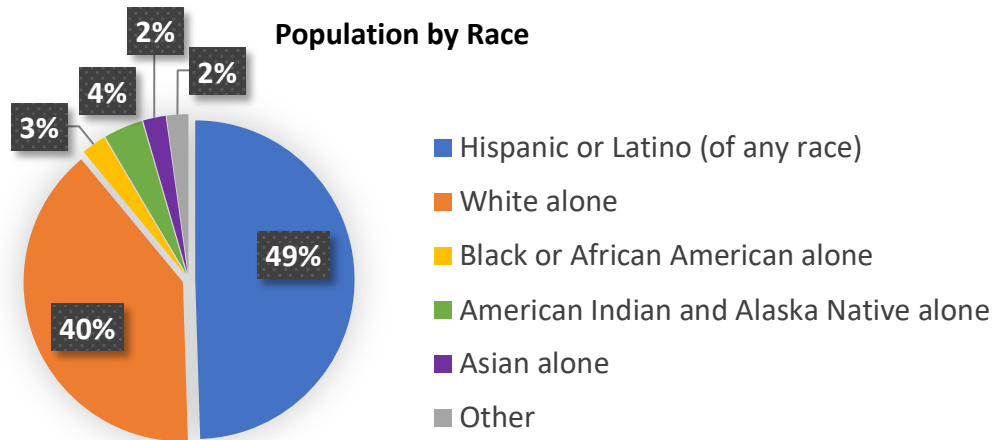

COMMUNITY DEMOGRAPHICS

Bernalillo County, New Mexico

| Year | 1980 | 1990 | 2000 | 2010 | 2017 | Percent Change 1980 - 2017 |
|-------------------------|---------|---------|---------|---------|---------|-------------------------------|
| Total Population | 419,700 | 480,577 | 556,678 | 662,564 | 676,773 | +61.3 |
| Under 18 | 29.0 | 26.1 | 25.3 | 24.0 | 22.7 | -5 |
| Over 65 | 8.1 | 10.5 | 11.5 | 12.2 | 14.7 | +6.6 |

**Population Age Distribution
by percent**

Population by Race

Population by Household Size

- 1-person household
- 2-person household
- 3-person household
- 4-or-more-person household

Population by Household Type