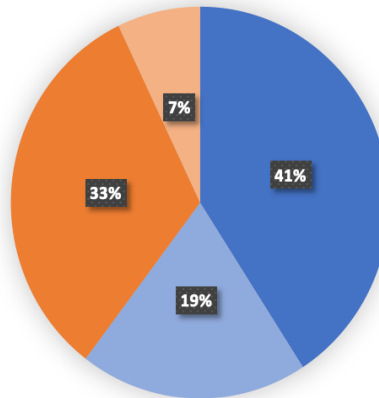

- Family households - Married-couple family
- Family households - Other family
- Nonfamily households - Householder living alone
- Nonfamily households - Householder not living alone