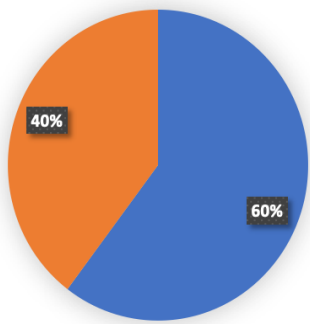

COMMUNITY DEMOGRAPHICS

Bernalillo County, New Mexico

| Year | 1980 | 1990 | 2000 | 2010 | 2017 | Percent Change 1980 - 2017 |
|-------------------------|---------|---------|---------|---------|---------|-------------------------------|
| Total Population | 419,700 | 480,577 | 556,678 | 662,564 | 676,773 | +61.3 |
| Under 18 | 29.0 | 26.1 | 25.3 | 24.0 | 22.7 | -5 |
| Over 65 | 8.1 | 10.5 | 11.5 | 12.2 | 14.7 | +6.6 |

**Population Age Distribution
by percent**

Population by Race

Population by Household Size

- 1-person household
- 2-person household
- 3-person household
- 4-or-more-person household

Population by Household Type