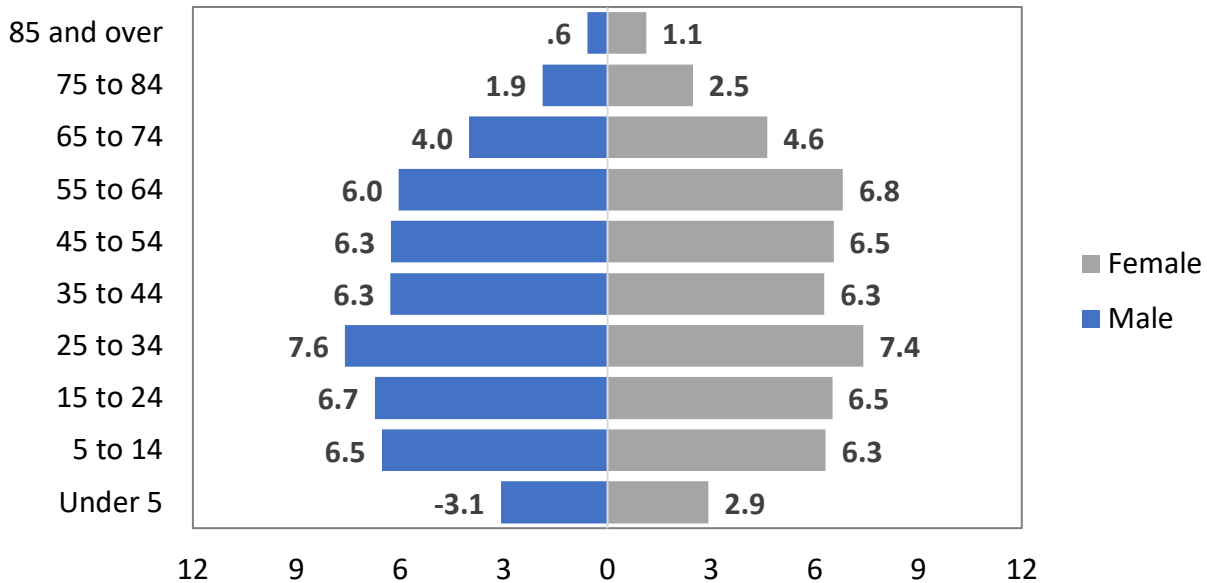

COMMUNITY DEMOGRAPHICS

Bernalillo County, New Mexico

| Year | 1980 | 1990 | 2000 | 2010 | 2017 | Percent Change 1980 - 2017 |
|-------------------------|---------|---------|---------|---------|---------|-------------------------------|
| Total Population | 419,700 | 480,577 | 556,678 | 662,564 | 676,773 | +61.3 |
| Under 18 | 29.0 | 26.1 | 25.3 | 24.0 | 22.7 | -5 |
| Over 65 | 8.1 | 10.5 | 11.5 | 12.2 | 14.7 | +6.6 |

**Population Age Distribution
by percent**

Population by Race

Population by Household Size

- 1-person household
- 2-person household
- 3-person household
- 4-or-more-person household

Population by Household Type