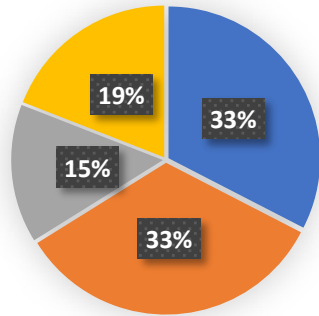

COMMUNITY DEMOGRAPHICS

Bernalillo County, New Mexico

| Year | 1980 | 1990 | 2000 | 2010 | 2017 | Percent Change 1980 - 2017 |
|-------------------------|---------|---------|---------|---------|---------|-------------------------------|
| Total Population | 419,700 | 480,577 | 556,678 | 662,564 | 676,773 | +61.3 |
| Under 18 | 29.0 | 26.1 | 25.3 | 24.0 | 22.7 | -5 |
| Over 65 | 8.1 | 10.5 | 11.5 | 12.2 | 14.7 | +6.6 |

**Population Age Distribution
by percent**

Population by Race

Population by Household Size

- 1-person household
- 2-person household
- 3-person household
- 4-or-more-person household

Population by Household Type